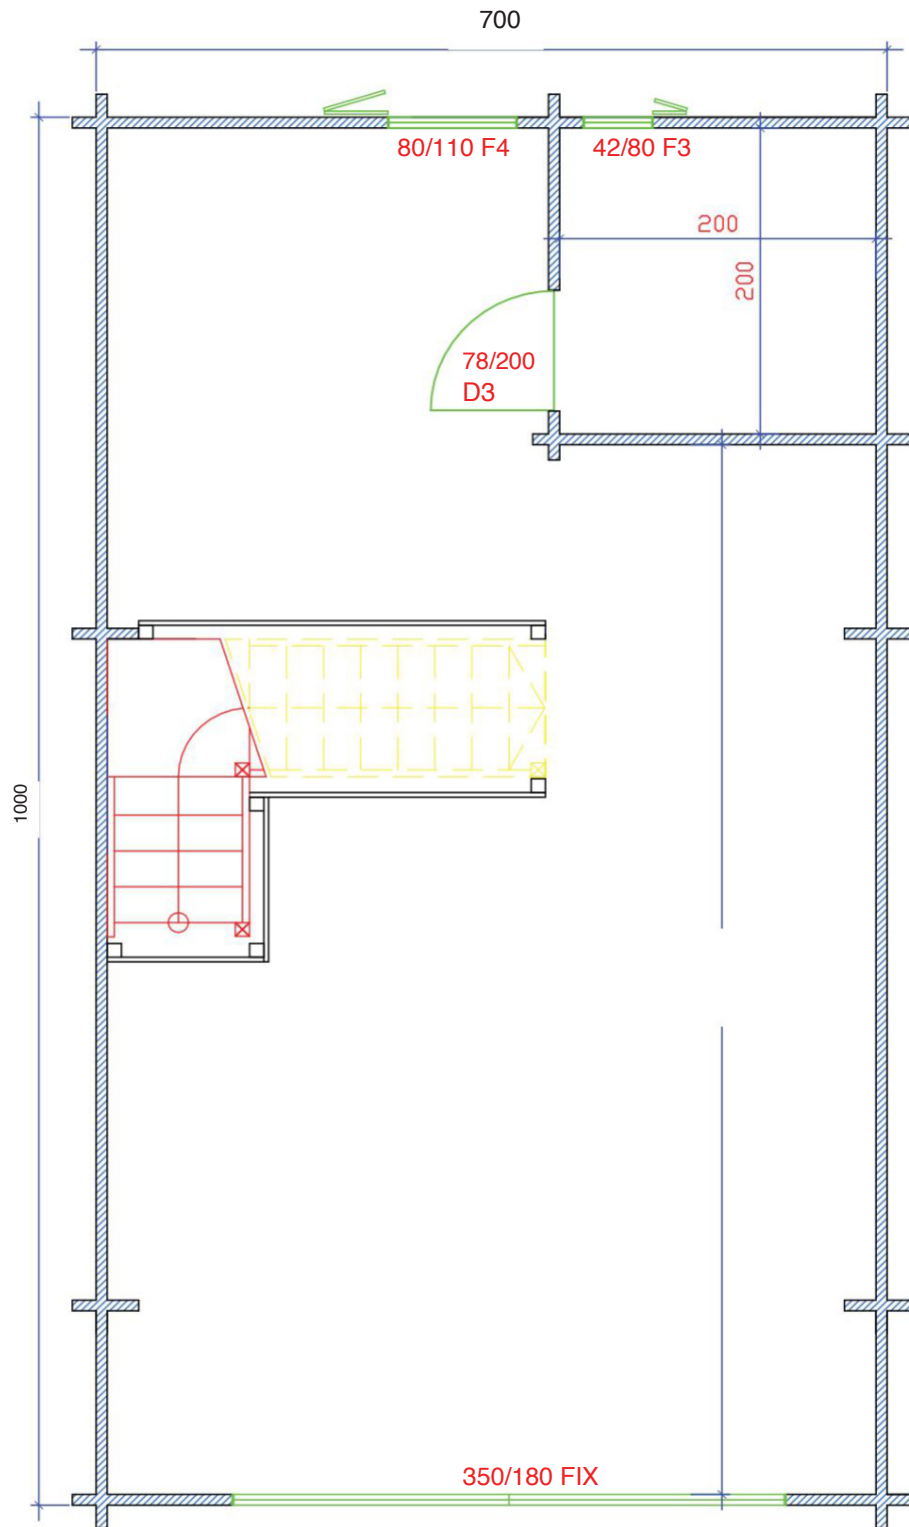

- A1 - External Door 88/200cm full wood 42 mm (passage 79/193.5 cm)
- D2 -Sliding doors 88/200 cm
- D3 - Bathroom doors 78/200 cm 42 mm full wood (passage 69/193.5 cm)
- B1 - Balcony doors 180/200 cm 68 mm full glass F -
- Double window 120/110 cm C -
- Single window 64/64 cm frosted glass

- F3 - Single window 42/80 cm frosted glass
- F4 - Single window 80/110 cm
- FIX - FIX window 350/180 cm, glass P4 1 side